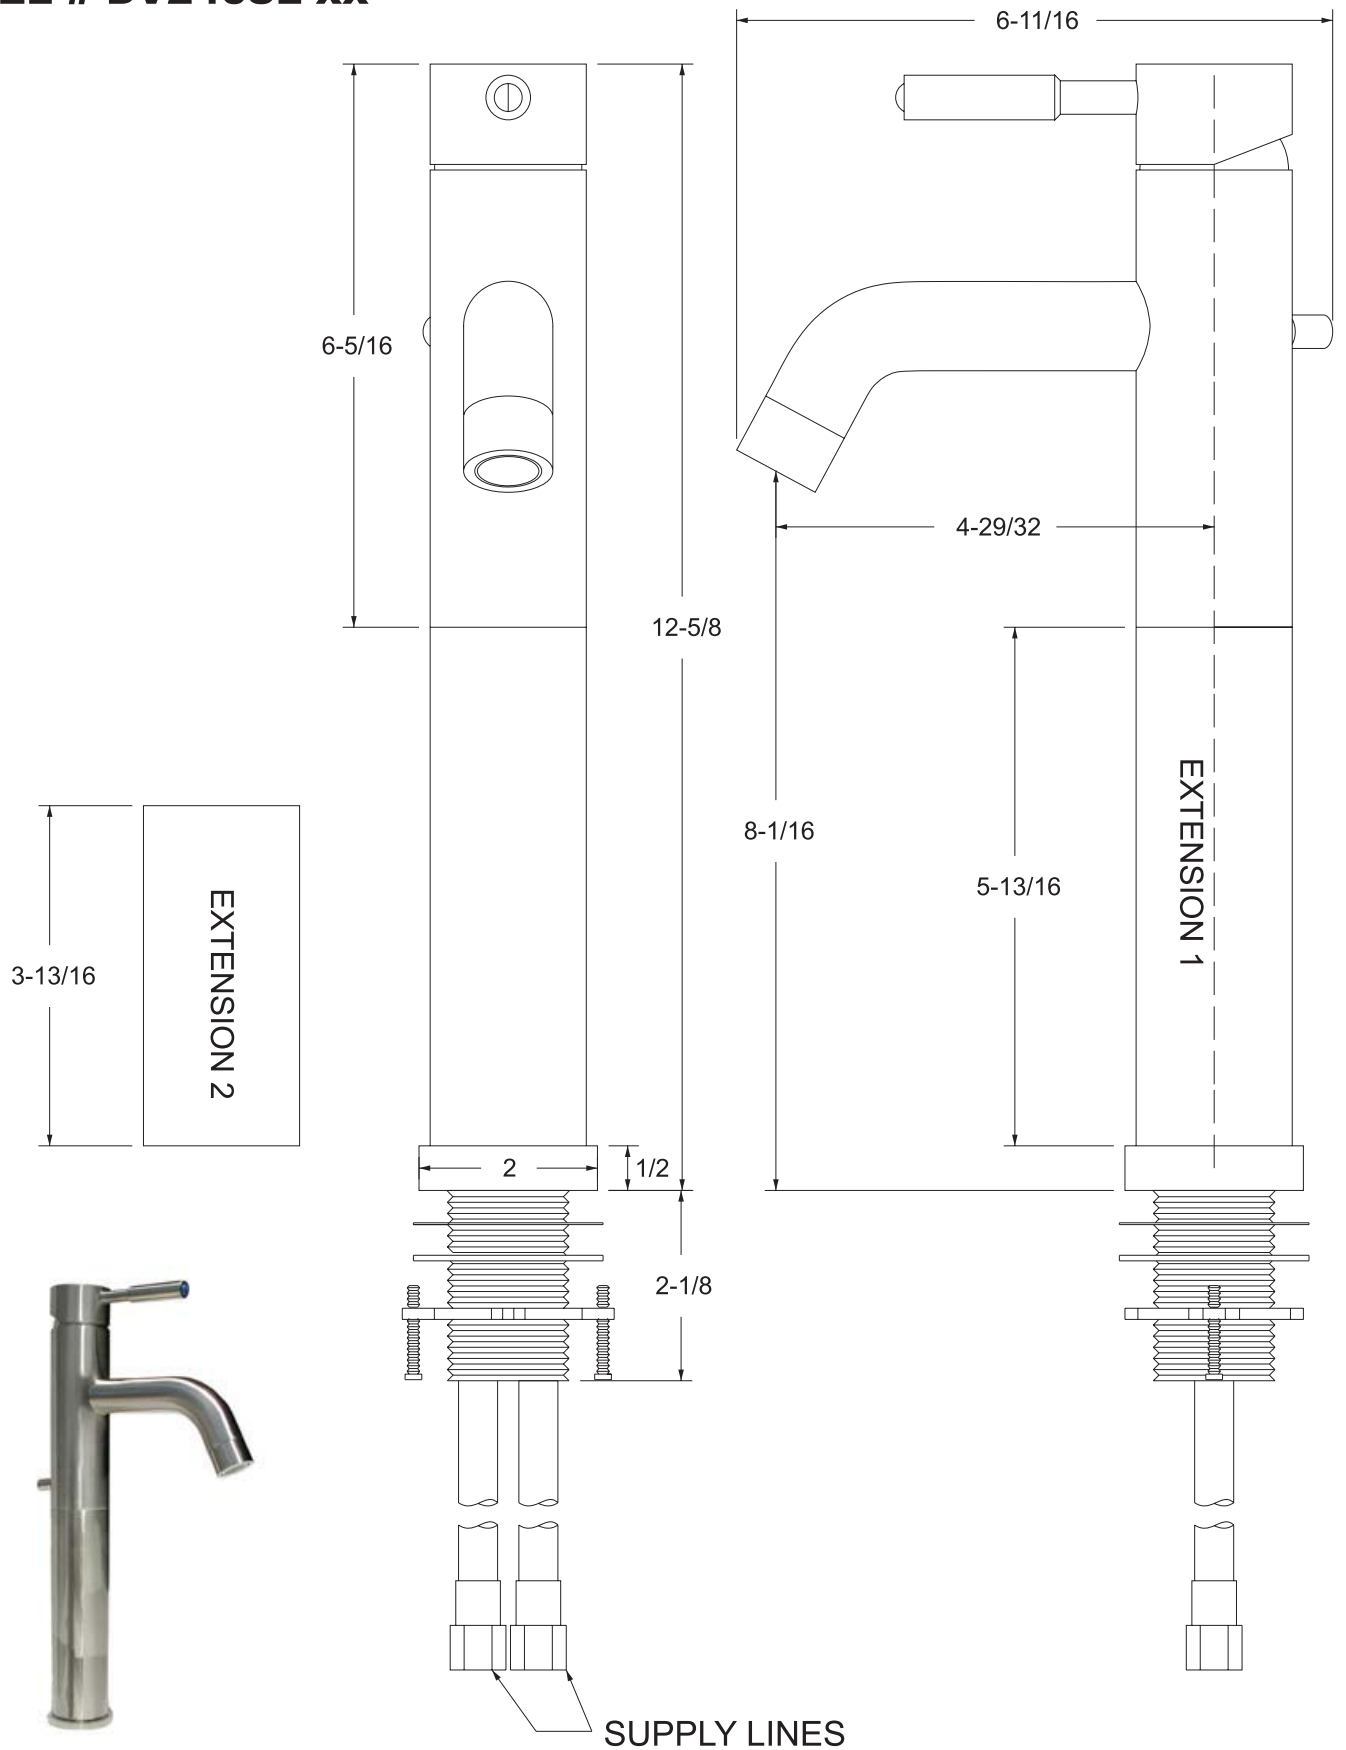

**MODEL # DV246SL-xx**

**Porus**  
Single Handle Vessel Faucet