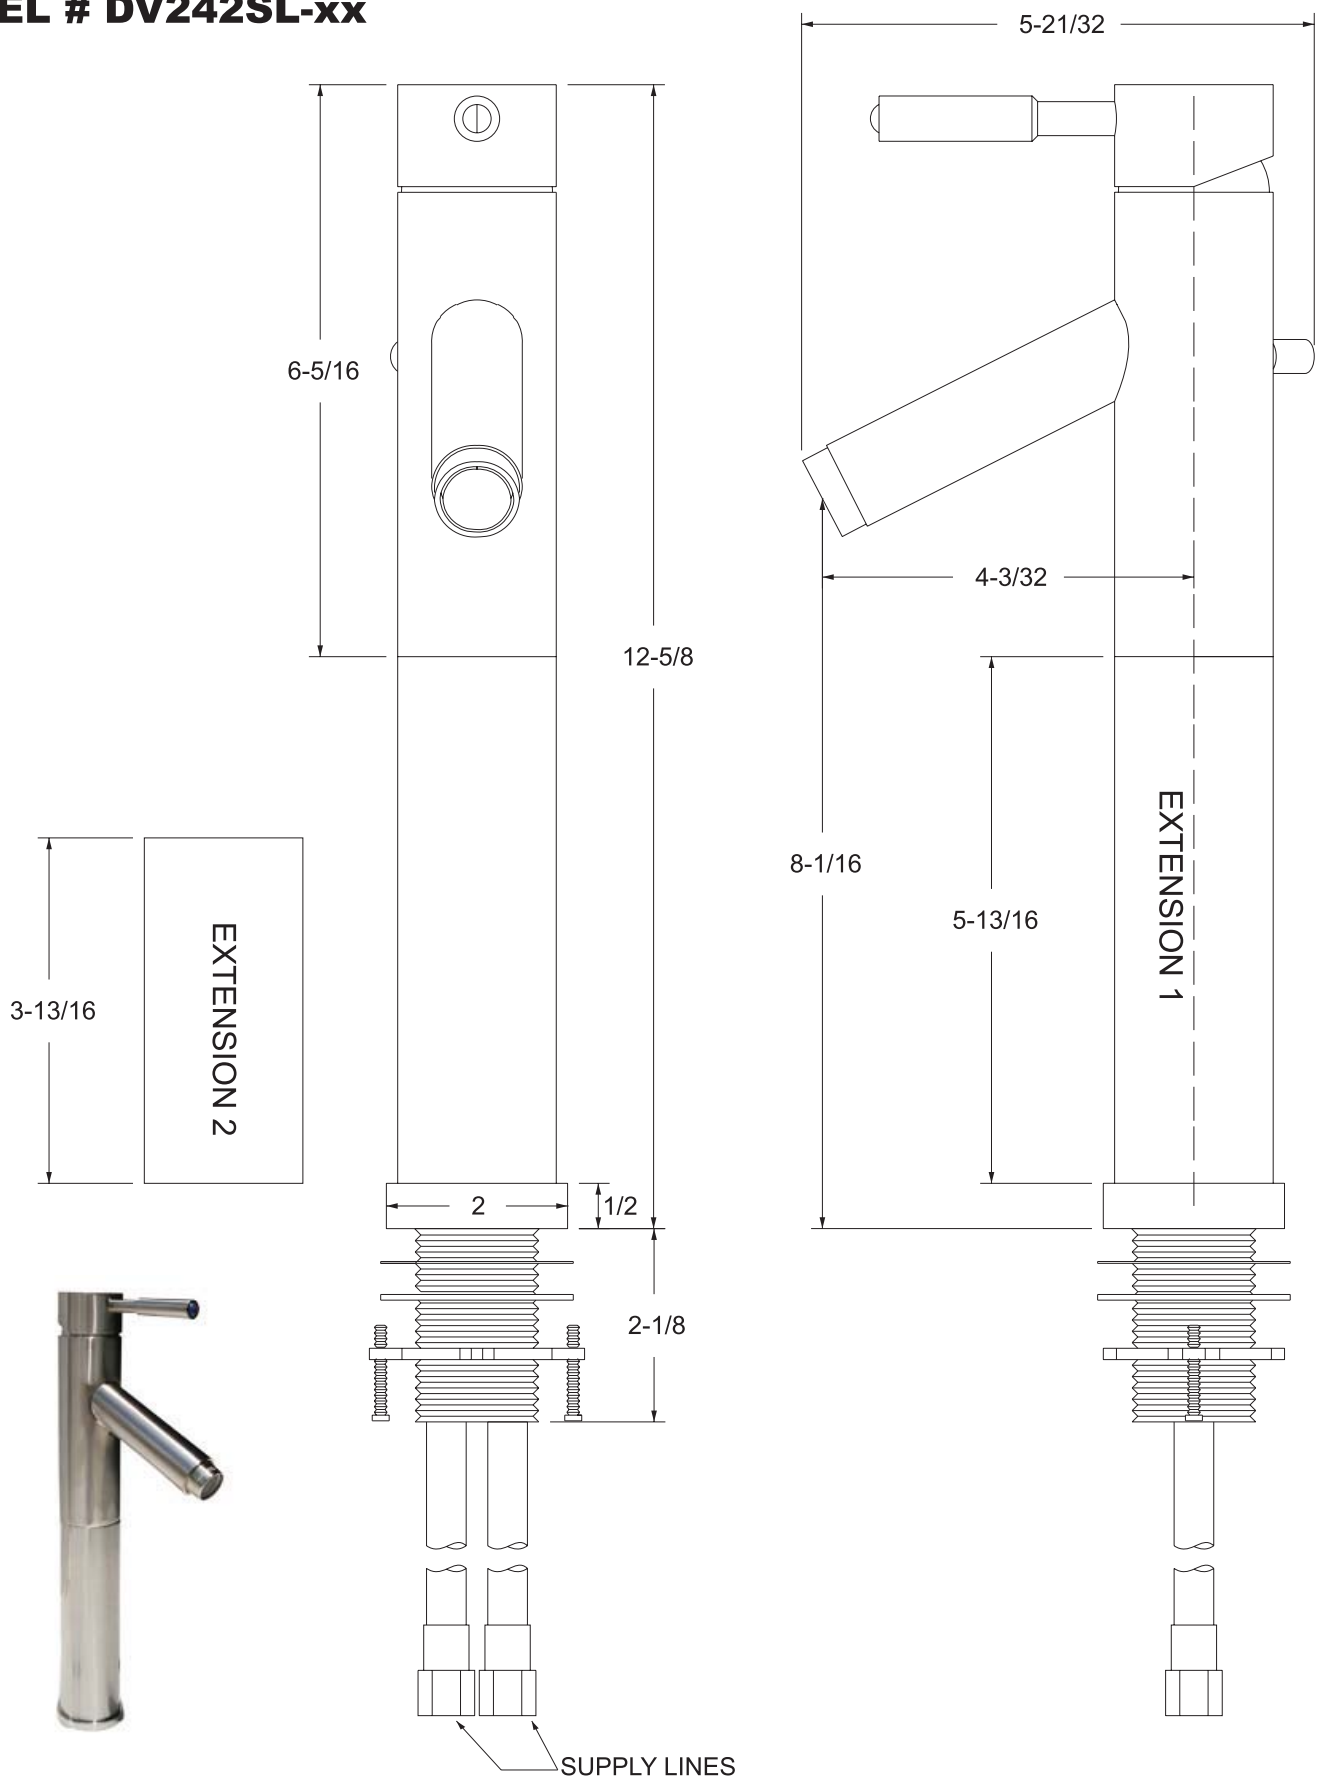

MODEL # DV242SL-xx

Echo
Single Handle Vessel Faucet